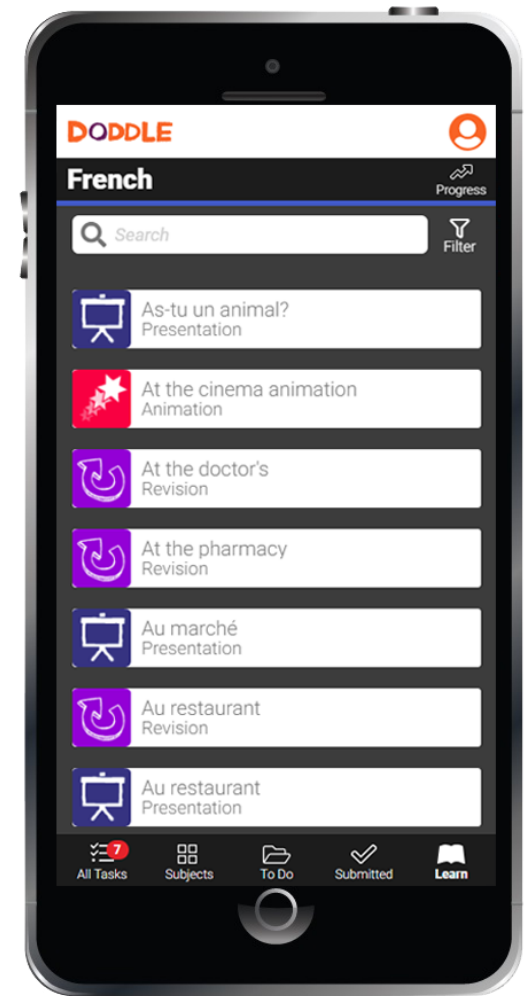

To find the Doodle app, simply go to the [play store](#) or the [app store](#), depending on your device.

Search for Doodle Learn, and click Install.

You can then use your existing details to log in.