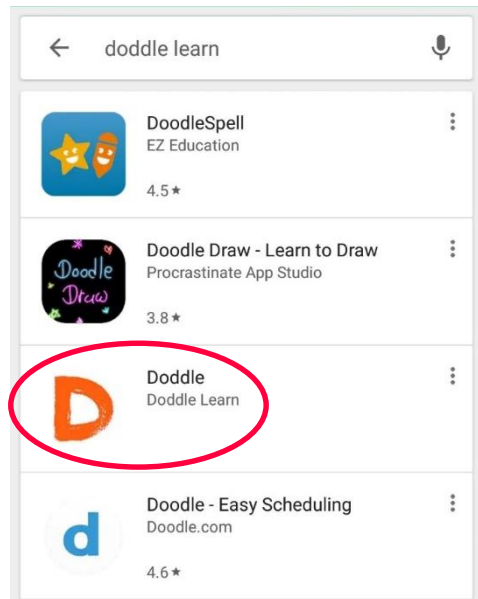

To find the Doodle app, simply go to the [play store](#) or the [app store](#), depending on your device.

Search for Doodle Learn, and click Install.

You can then use your existing details to log in.