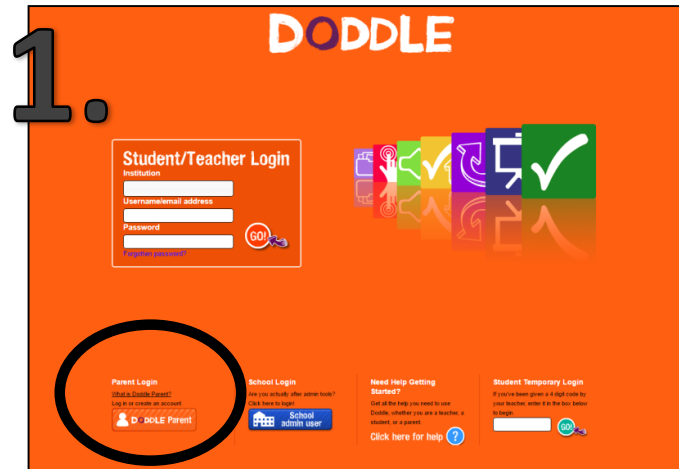

How do you set up an account?

1. Create your Doddle Parent account at www.doddelearn.co.uk/app/parent/enrol using your own email address

2. Verify your account using the link sent to your email

3. You will then be given a unique key for your child/children by the school.

Once entered, this key will link your account to your child's data.